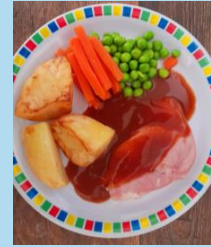

Roast Gammon with Roast
Potatoes and Gravy